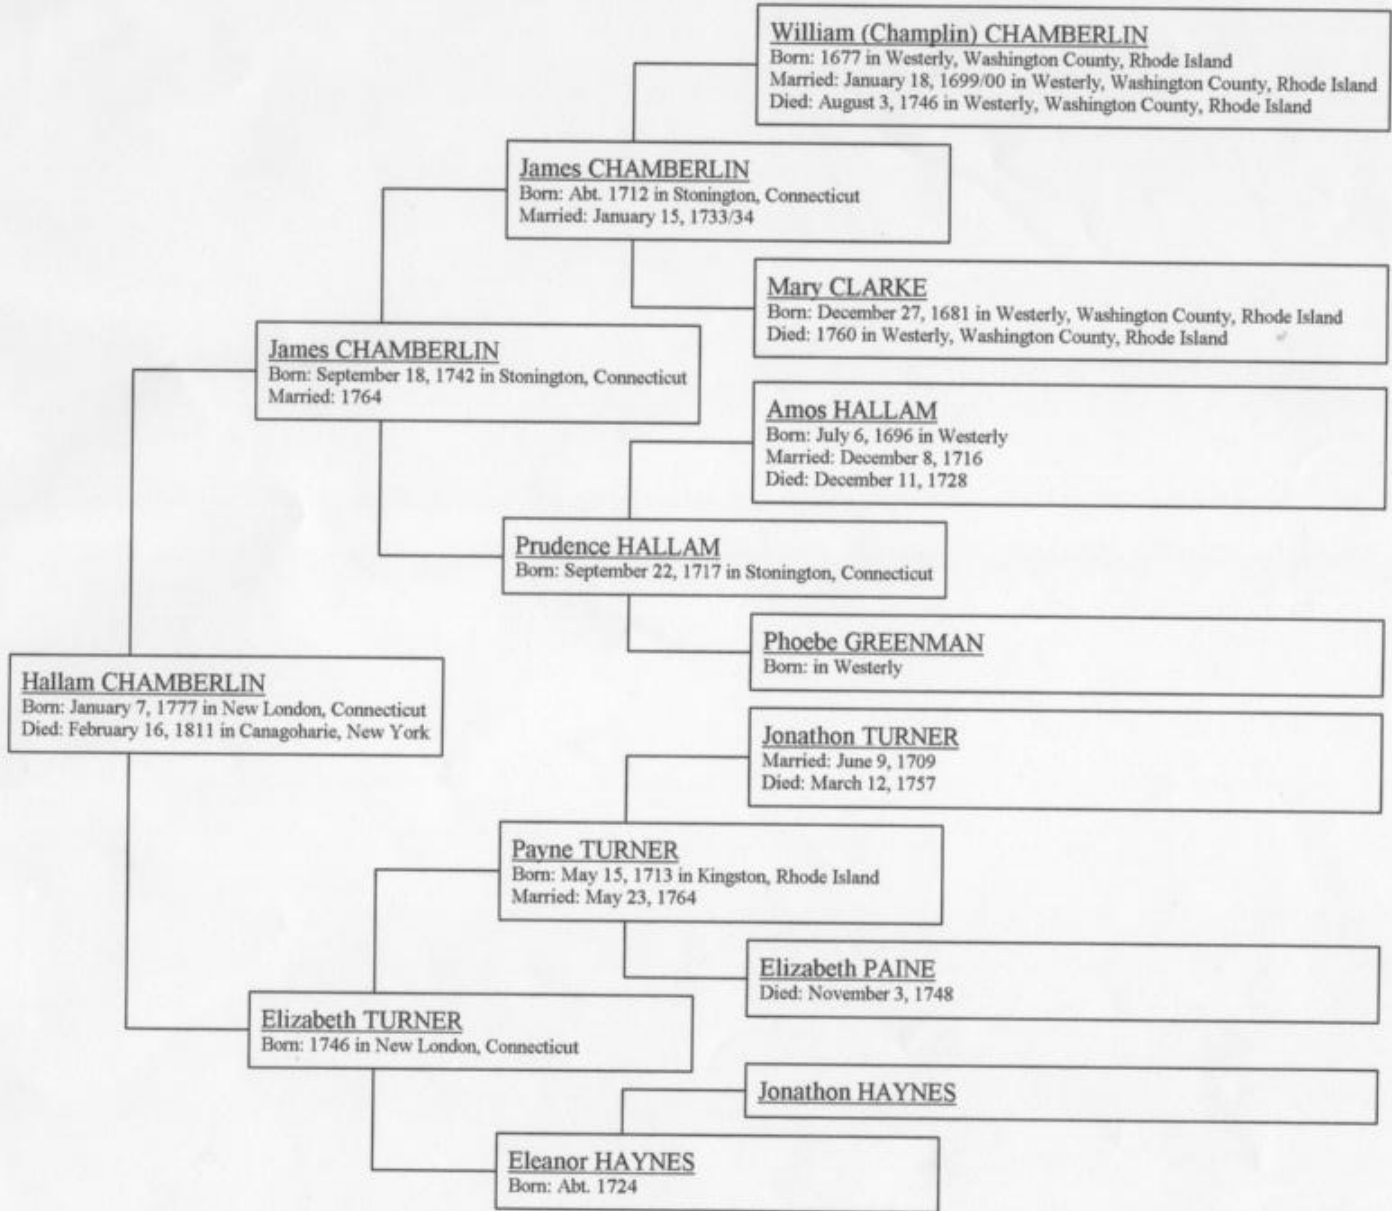

Ancestors of Hallam Chamberlin